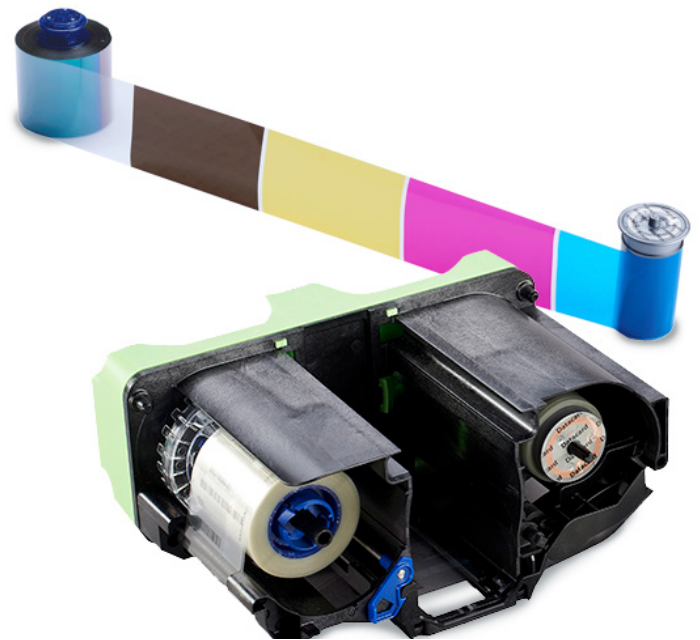

DATASHEET

Genuine Supplies for the Entrust Artista Cr825™ Instant Issuance System

Ensure Peak Performance

The Artista CR825 Instant Issuance System features proprietary print ribbons and retransfer material specifically designed for the CR825 card printer that features our RFID technology. When the printer recognizes that Entrust genuine supplies are installed, all enhanced product features are enabled and successful card printing can begin.

We engineer superior performance and reliability into every system-matched supply item we offer. For you, this means smooth printing, brilliant image quality, high security, and exceptional performance. Worldwide representation enables a fast, direct connection to the supplies you need, when and where you need them. To ensure you are using Entrust genuine supplies, look for ribbons that feature our distinctive blue cores with the platinum flecks.®

Item Number	Description	Front Application	Back Application	Yield
Ribbon and film options – for optimized card durability. Recommended to meet rigors of financial card applications.				
513388-002	CMYKP-KPi Ribbon Combo Kit Includes: 1 color panel ribbon 513382-309 & 1 film ribbon 513402-101	CMYKP 2 film layers	KPi 1 film layer	500 duplex cards 500 duplex cards
513382-309	CMYKP-KPi Color panel ribbon	CMYKP	KPi	500 duplex cards
513402-101	Clear retransfer film	2 film layers	1 film layer	500 duplex cards
Ribbon and film options – for baseline card durability				
513382-309	CMYKP-KPi Color panel ribbon	CMYKP	KPi	500 duplex cards
513402-102	Clear retransfer film	1 film layer	1 film layer	500 duplex cards